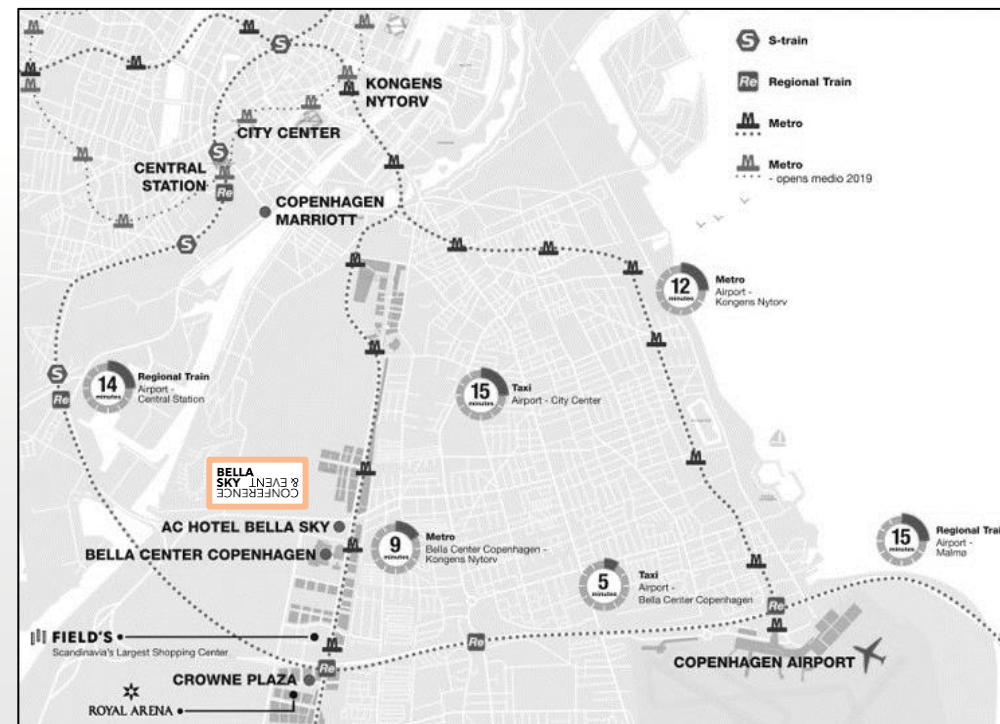

# BELLA SKY & EVENT SPACES CONFERENCE

EASY TO REACH EASY TO NAVIGATE

5 minutes to the airport

10 minutes to Copenhagen city

Bus and metro directly to the door

## HOW TO GET HERE

### CENTRAL LOCATION WITH UNIQUE INFRASTRUCTURE

Bella Sky Conference & Event features a central location in the heart of Ørestad with its own Metro station. Bella Sky Conference & Event is just 6 kilometers away from Copenhagen Airport and 8 kilometers away from Copenhagen city centre.

#### Car and parking

There is a motorway right to the front door from Denmark and Sweden. Follow the "Airport Motorway", E20. The exit to Center Boulevard is number 19 and is called "Ørestad" with "Bella Center" listed below.